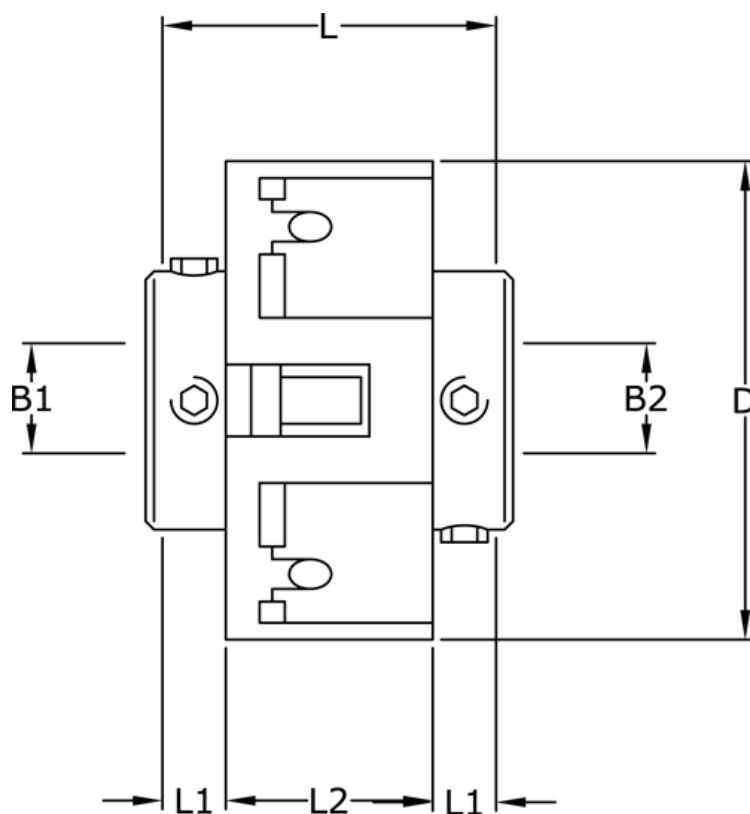

Article number: 3322201272022

Description: Uni-Lat Coupling size 201.27.20.22
set screw hub, bore 5/6 mm

Measures

B1	= 5
B2	= 6
D	= 27
L	= 19.1
L1	= 6.1
L2	= 6.9
Screw	= M3